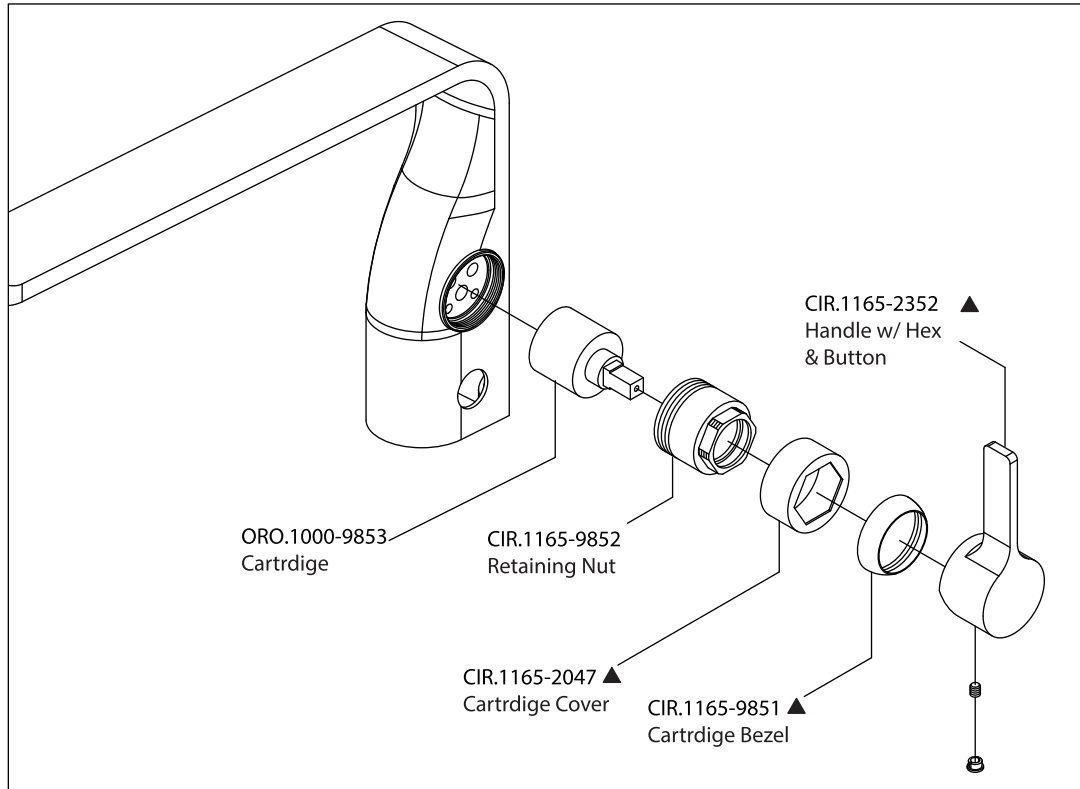

CIR.1165

Product Parts Breakdown

Page 1 of 2 (1/2" Version)

 **FLUSSO**
LUXURY PLUMBING FIXTURES

CIR.1165

Ver 2.56

Product Parts Breakdown

Page 1 of 2 (1/2" Version)

FLUSSO
LUXURY PLUMBING FIXTURES

CIR.1165