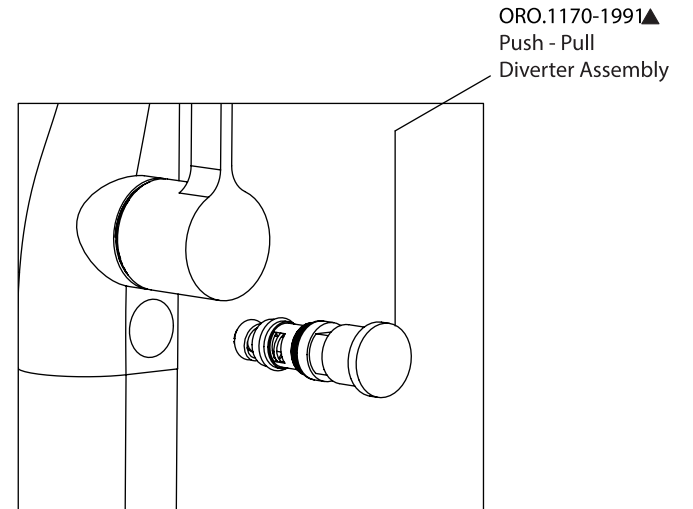

Product Parts Breakdown

Page 1 of 1 (3/4" Version)

FLUSSO
LUXURY PLUMBING FIXTURES

CIR.1165

Ver 2.56

Product Parts Breakdown

Page 1 of 2 (3/4" Version)

FLUSSO
LUXURY PLUMBING FIXTURES

CIR.1165

Product Parts Breakdown

Page 1 of 2 (1/2" Version)

 **FLUSSO**
LUXURY PLUMBING FIXTURES

CIR.1165

Ver 2.56

Product Parts Breakdown

Page 1 of 2 (1/2" Version)

FLUSSO
LUXURY PLUMBING FIXTURES

CIR.1165