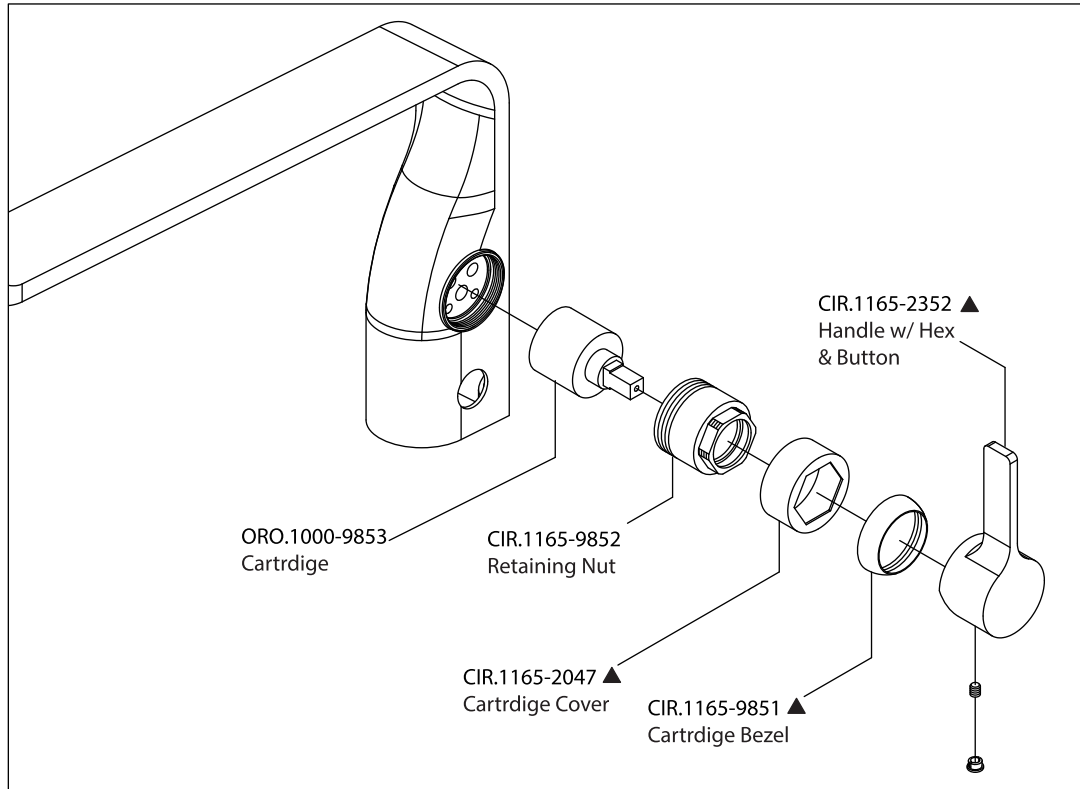

Product Parts Breakdown

Page 1 of 1 (3/4" Version)

FLUSSO
LUXURY PLUMBING FIXTURES

CIR.1165

Ver 2.56

Product Parts Breakdown

Page 1 of 2 (3/4" Version)

FLUSSO
LUXURY PLUMBING FIXTURES

CIR.1165

Product Parts Breakdown

Page 1 of 2 (1/2" Version)

 **FLUSSO**
LUXURY PLUMBING FIXTURES

CIR.1165

Ver 2.56

Product Parts Breakdown

Page 1 of 2 (1/2" Version)

FLUSSO
LUXURY PLUMBING FIXTURES

CIR.1165