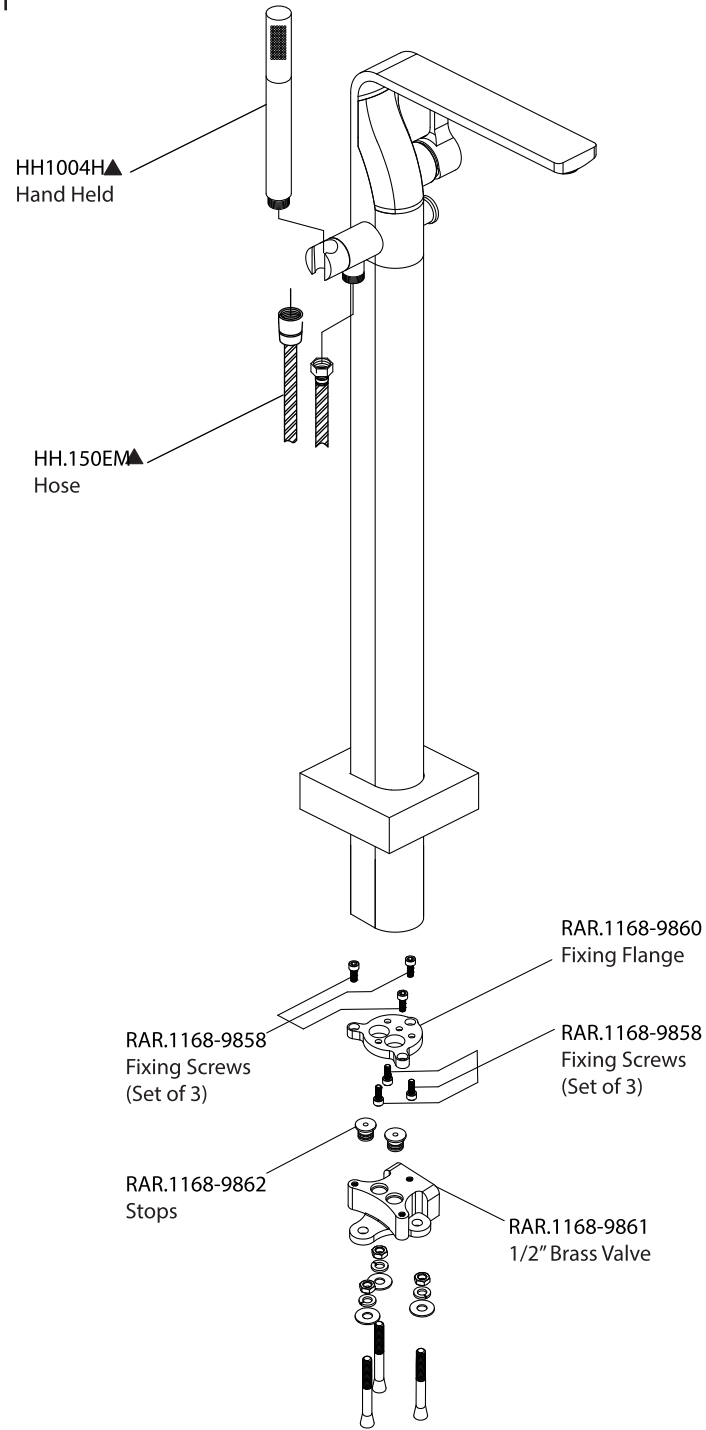

Product Parts Breakdown

Page 1 of 1 (3/4" Version)

FLUSSO
LUXURY PLUMBING FIXTURES

CIR.1165

Ver 2.56

Product Parts Breakdown

Page 1 of 2 (3/4" Version)

FLUSSO
LUXURY PLUMBING FIXTURES

CIR.1165

Product Parts Breakdown

Page 1 of 2 (1/2" Version)

 **FLUSSO**
LUXURY PLUMBING FIXTURES

CIR.1165

Ver 2.56

Product Parts Breakdown

Page 1 of 2 (1/2" Version)

FLUSSO
LUXURY PLUMBING FIXTURES

CIR.1165