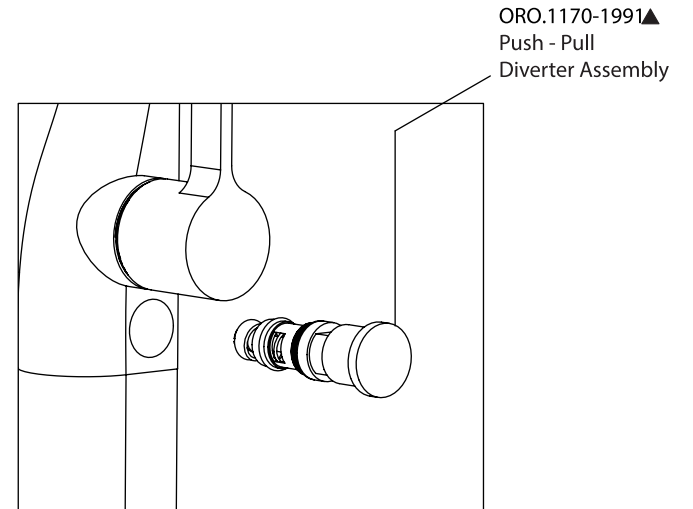

Product Parts Breakdown

Page 1 of 1 (3/4" Version)

FLUSSO
LUXURY PLUMBING FIXTURES

CIR.1165

Ver 2.56

Product Parts Breakdown

Page 1 of 2 (3/4" Version)

FLUSSO
LUXURY PLUMBING FIXTURES

CIR.1165

Product Parts Breakdown

Page 1 of 2 (1/2" Version)

 **FLUSSO**
LUXURY PLUMBING FIXTURES

CIR.1165

Ver 2.56

Product Parts Breakdown

Page 1 of 2 (1/2" Version)