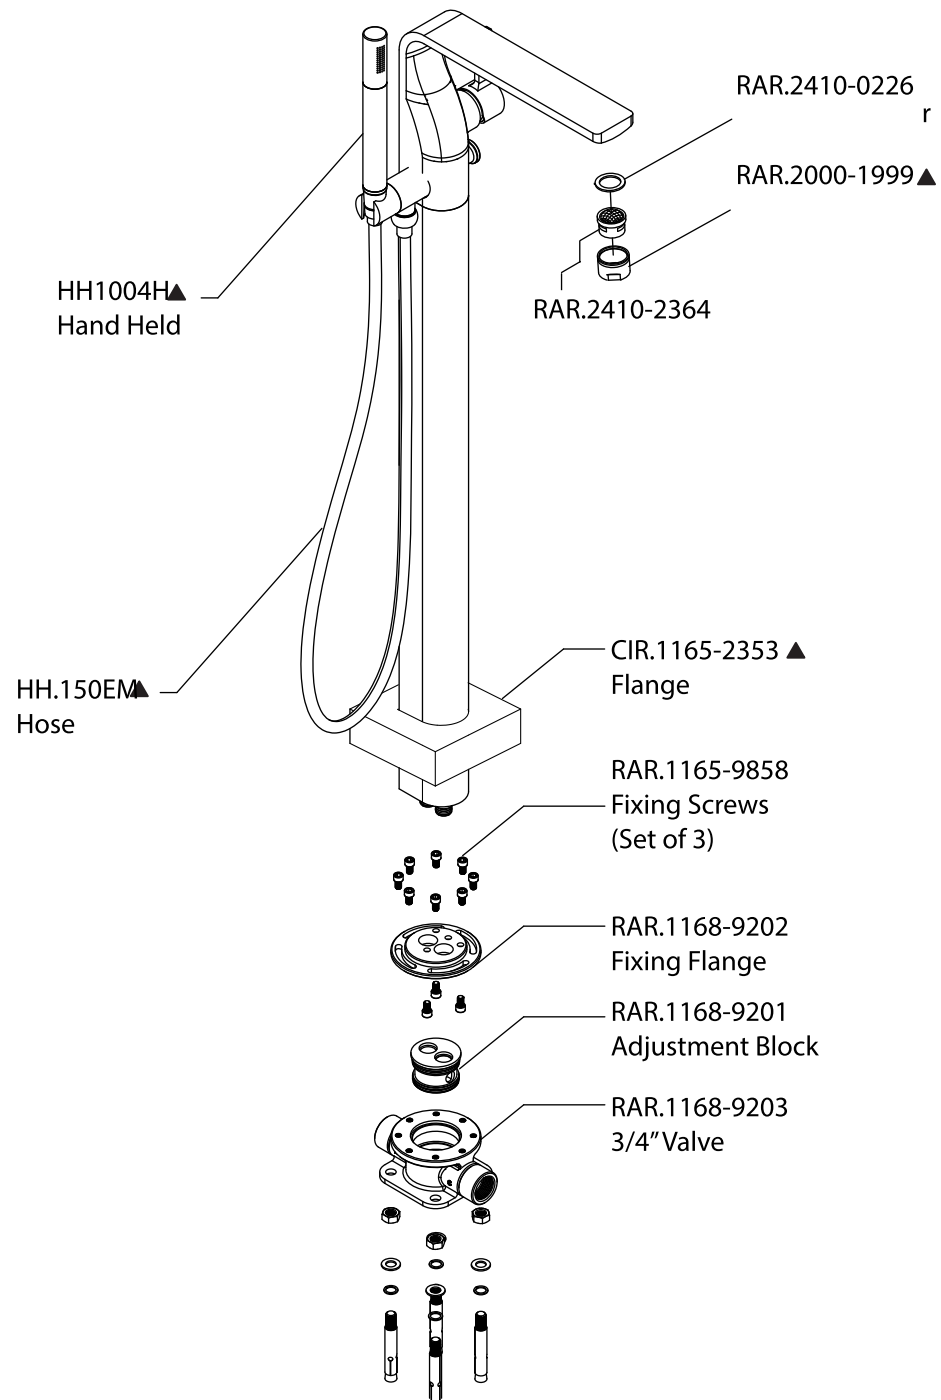

Product Parts Breakdown

Page 1 of 1 (3/4" Version)

FLUSSO
LUXURY PLUMBING FIXTURES

CIR.1165

Ver 2.56

Product Parts Breakdown

Page 1 of 2 (3/4" Version)

FLUSSO
LUXURY PLUMBING FIXTURES

CIR.1165

Product Parts Breakdown

Page 1 of 2 (1/2" Version)

 **FLUSSO**
LUXURY PLUMBING FIXTURES

CIR.1165

Ver 2.56

Product Parts Breakdown

Page 1 of 2 (1/2" Version)

FLUSSO
LUXURY PLUMBING FIXTURES

CIR.1165