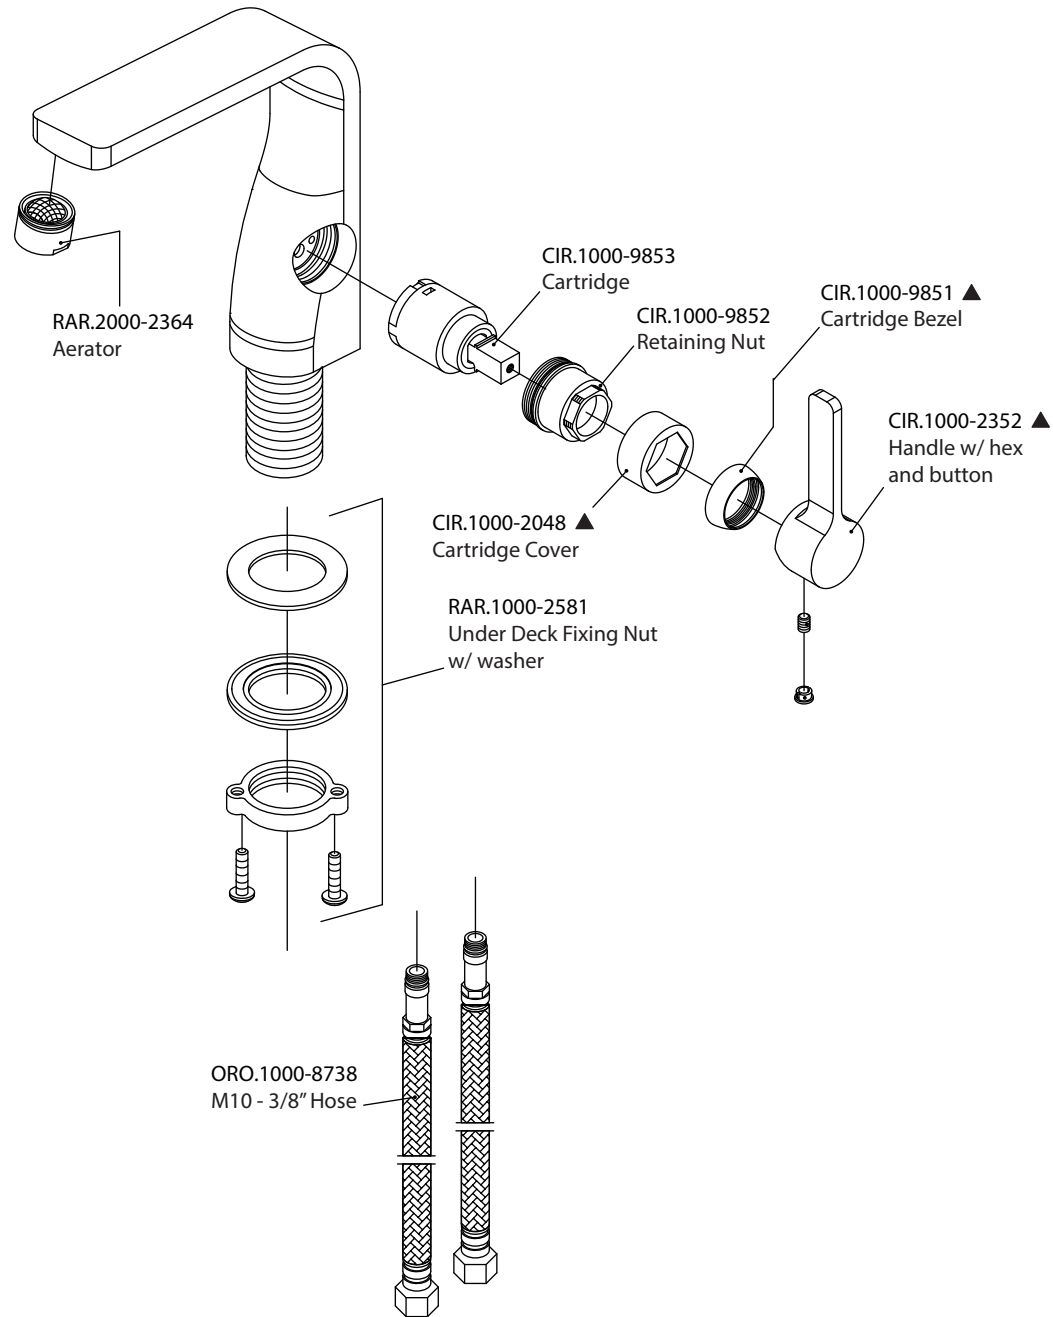

Product Parts Breakdown

FLUSSO
LUXURY PLUMBING FIXTURES

CIR.1000