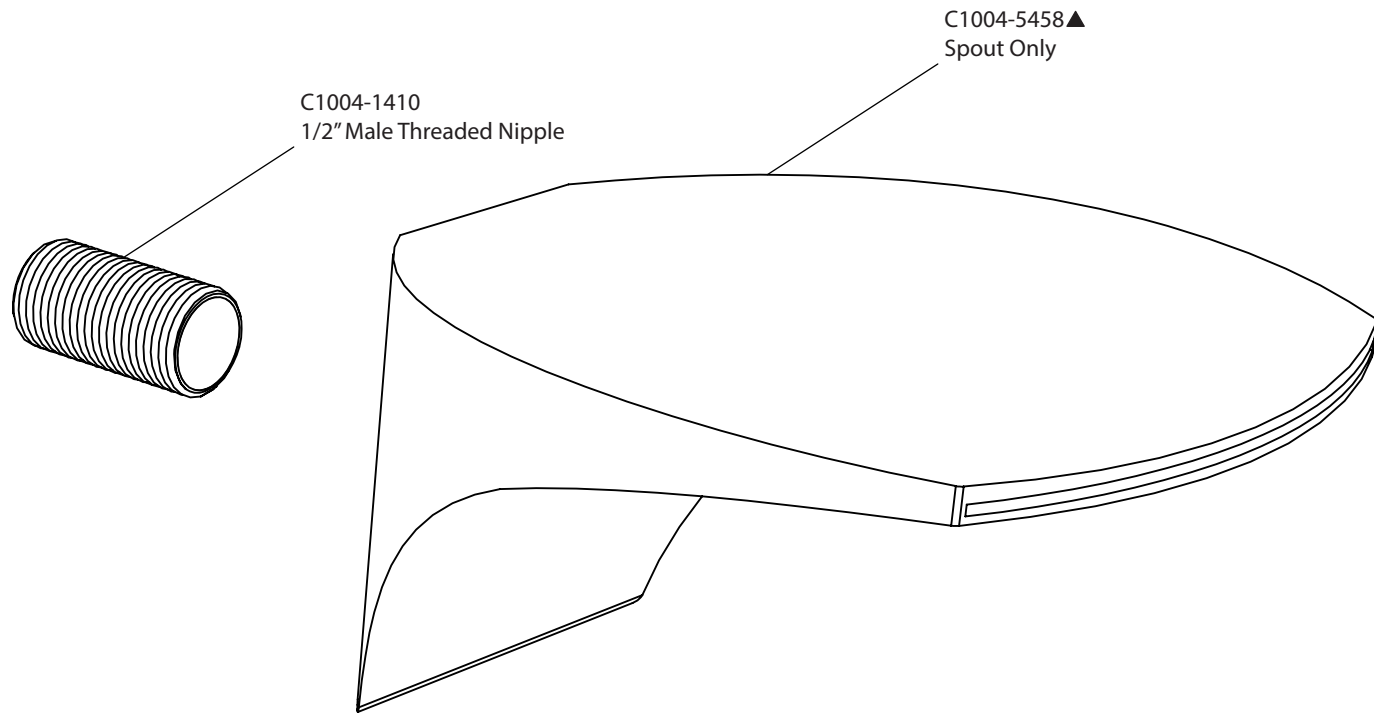

Product Parts Breakdown

C1004-1410
1/2" Male Threaded Nipple

C1004-5458▲
Spout Only

 **FLUSSO**
LUXURY PLUMBING FIXTURES

C1004

Ver 2.54