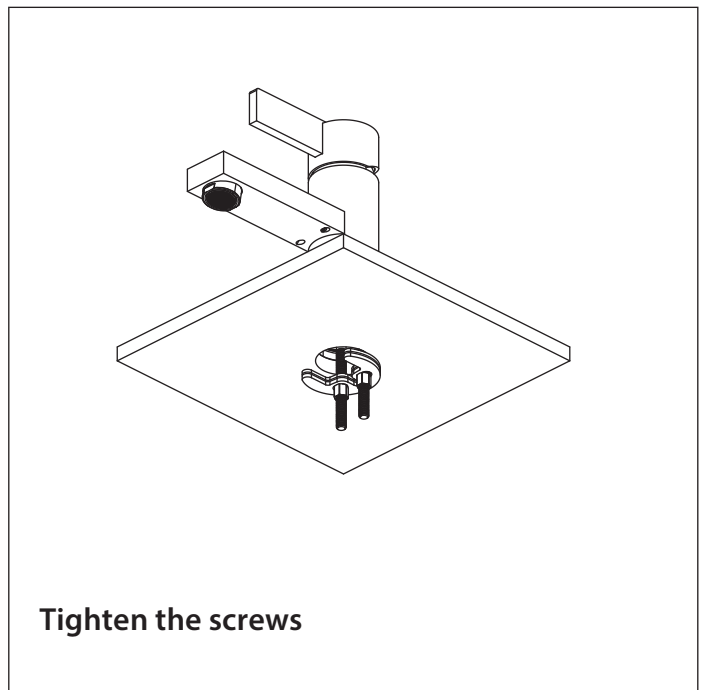

INSTALLING THE SINGLE HOLE FAUCET

**Insert Faucet In
Deck Hole**

Insert tightening nut and washers

Tighten the screws

INSTALLING THE SINGLE HOLE FAUCET